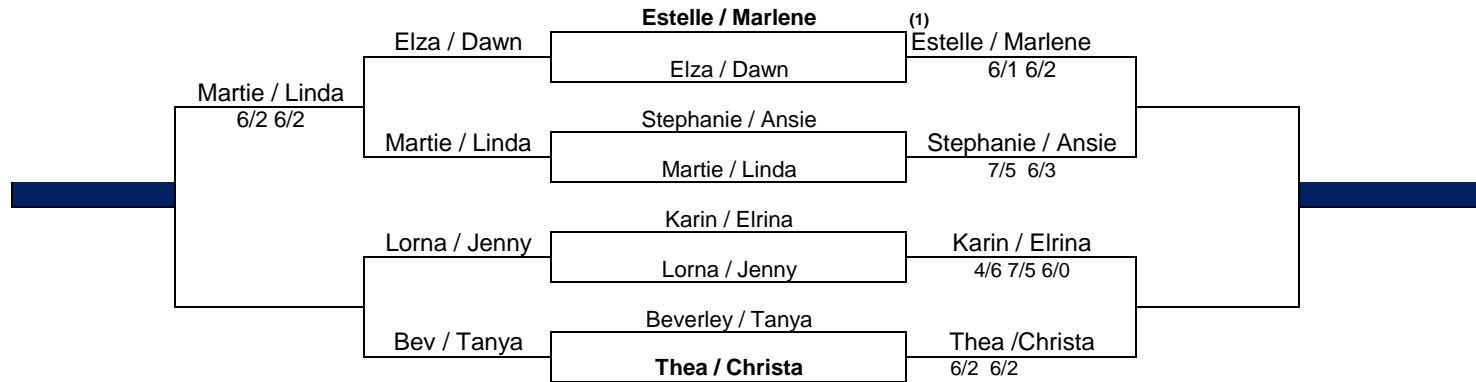

Veterans Ladies Doubles 2016

Compass Draw For Positions 1-8

Plate winners 5--6 7--8 Names 3--4 1--2 Champions

Position 7/8

Elza / Dawn

Position 3/4